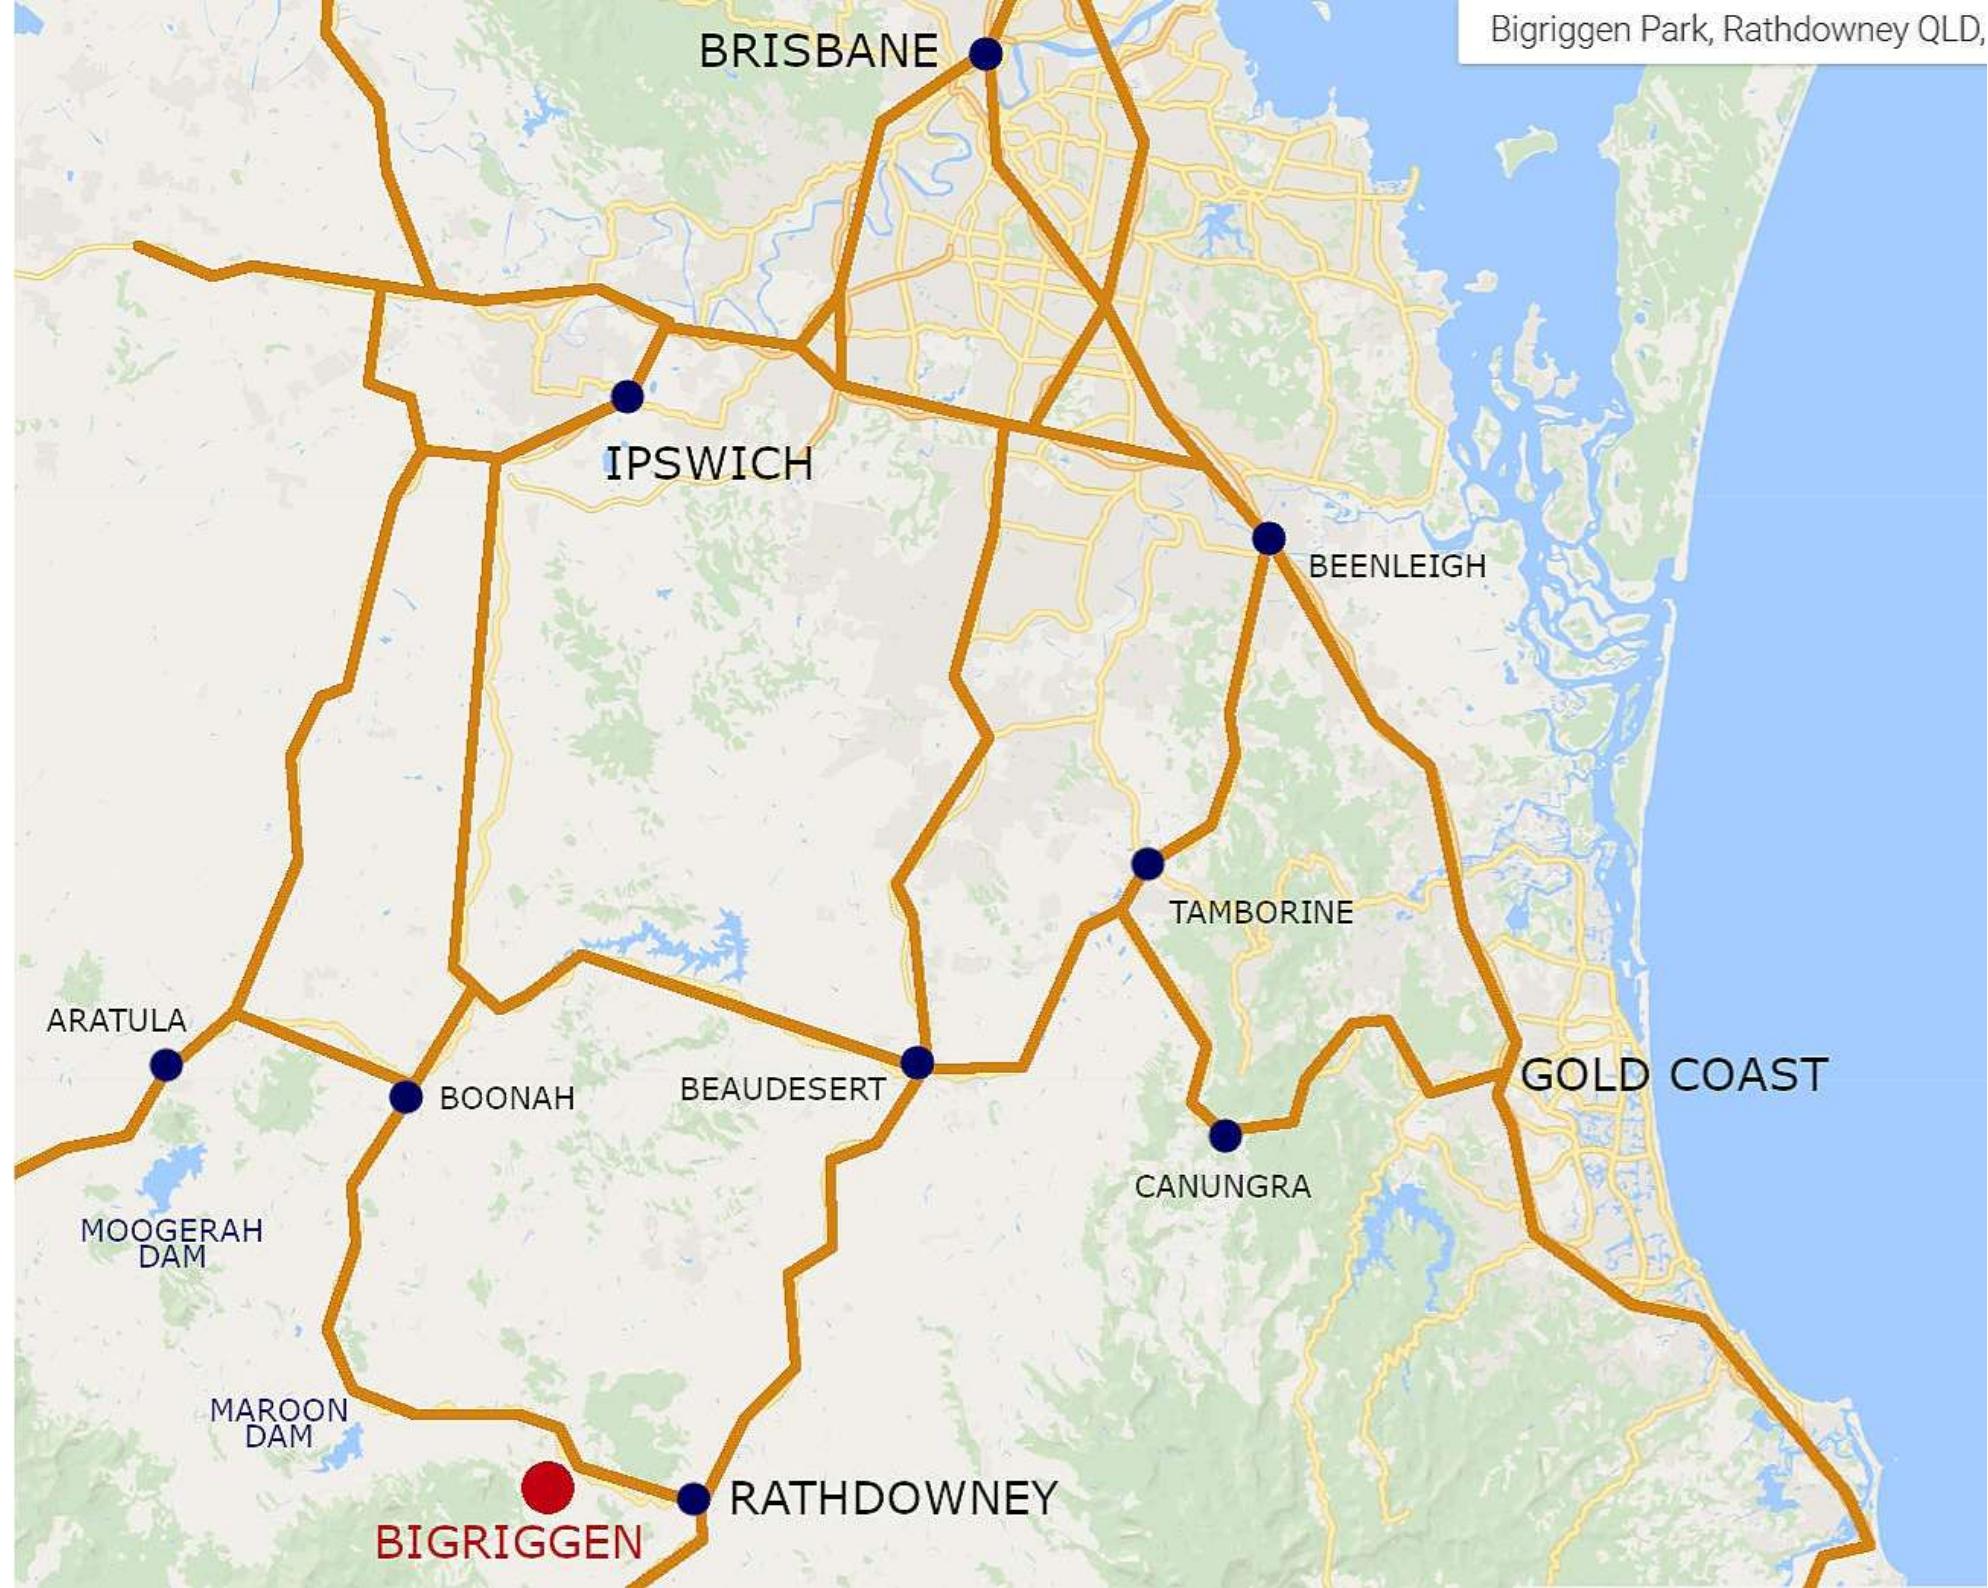

Brisbane

Point Lookout

North Stradbroke Island

Gatton

Laidley

Ipswich

Pilton

Goomburra

Boonah

Beaudesert

Southport
Gold Coast

Maryvale

Burleigh
Heads

Biggigen Park

Lamington
National Park

Killarney

Murwillumbah

Google

Bigriggen Park, Rathdowney QLD,

BRISBANE

IPSWICH

BEENLEIGH

TAMBORINE

ARATULA

BOONAH

BEAUDESERT

CANUNGRA

GOLD COAST

MOOGERAH DAM

MAROON DAM

BIGRIGGEN

RATHDOWNEY